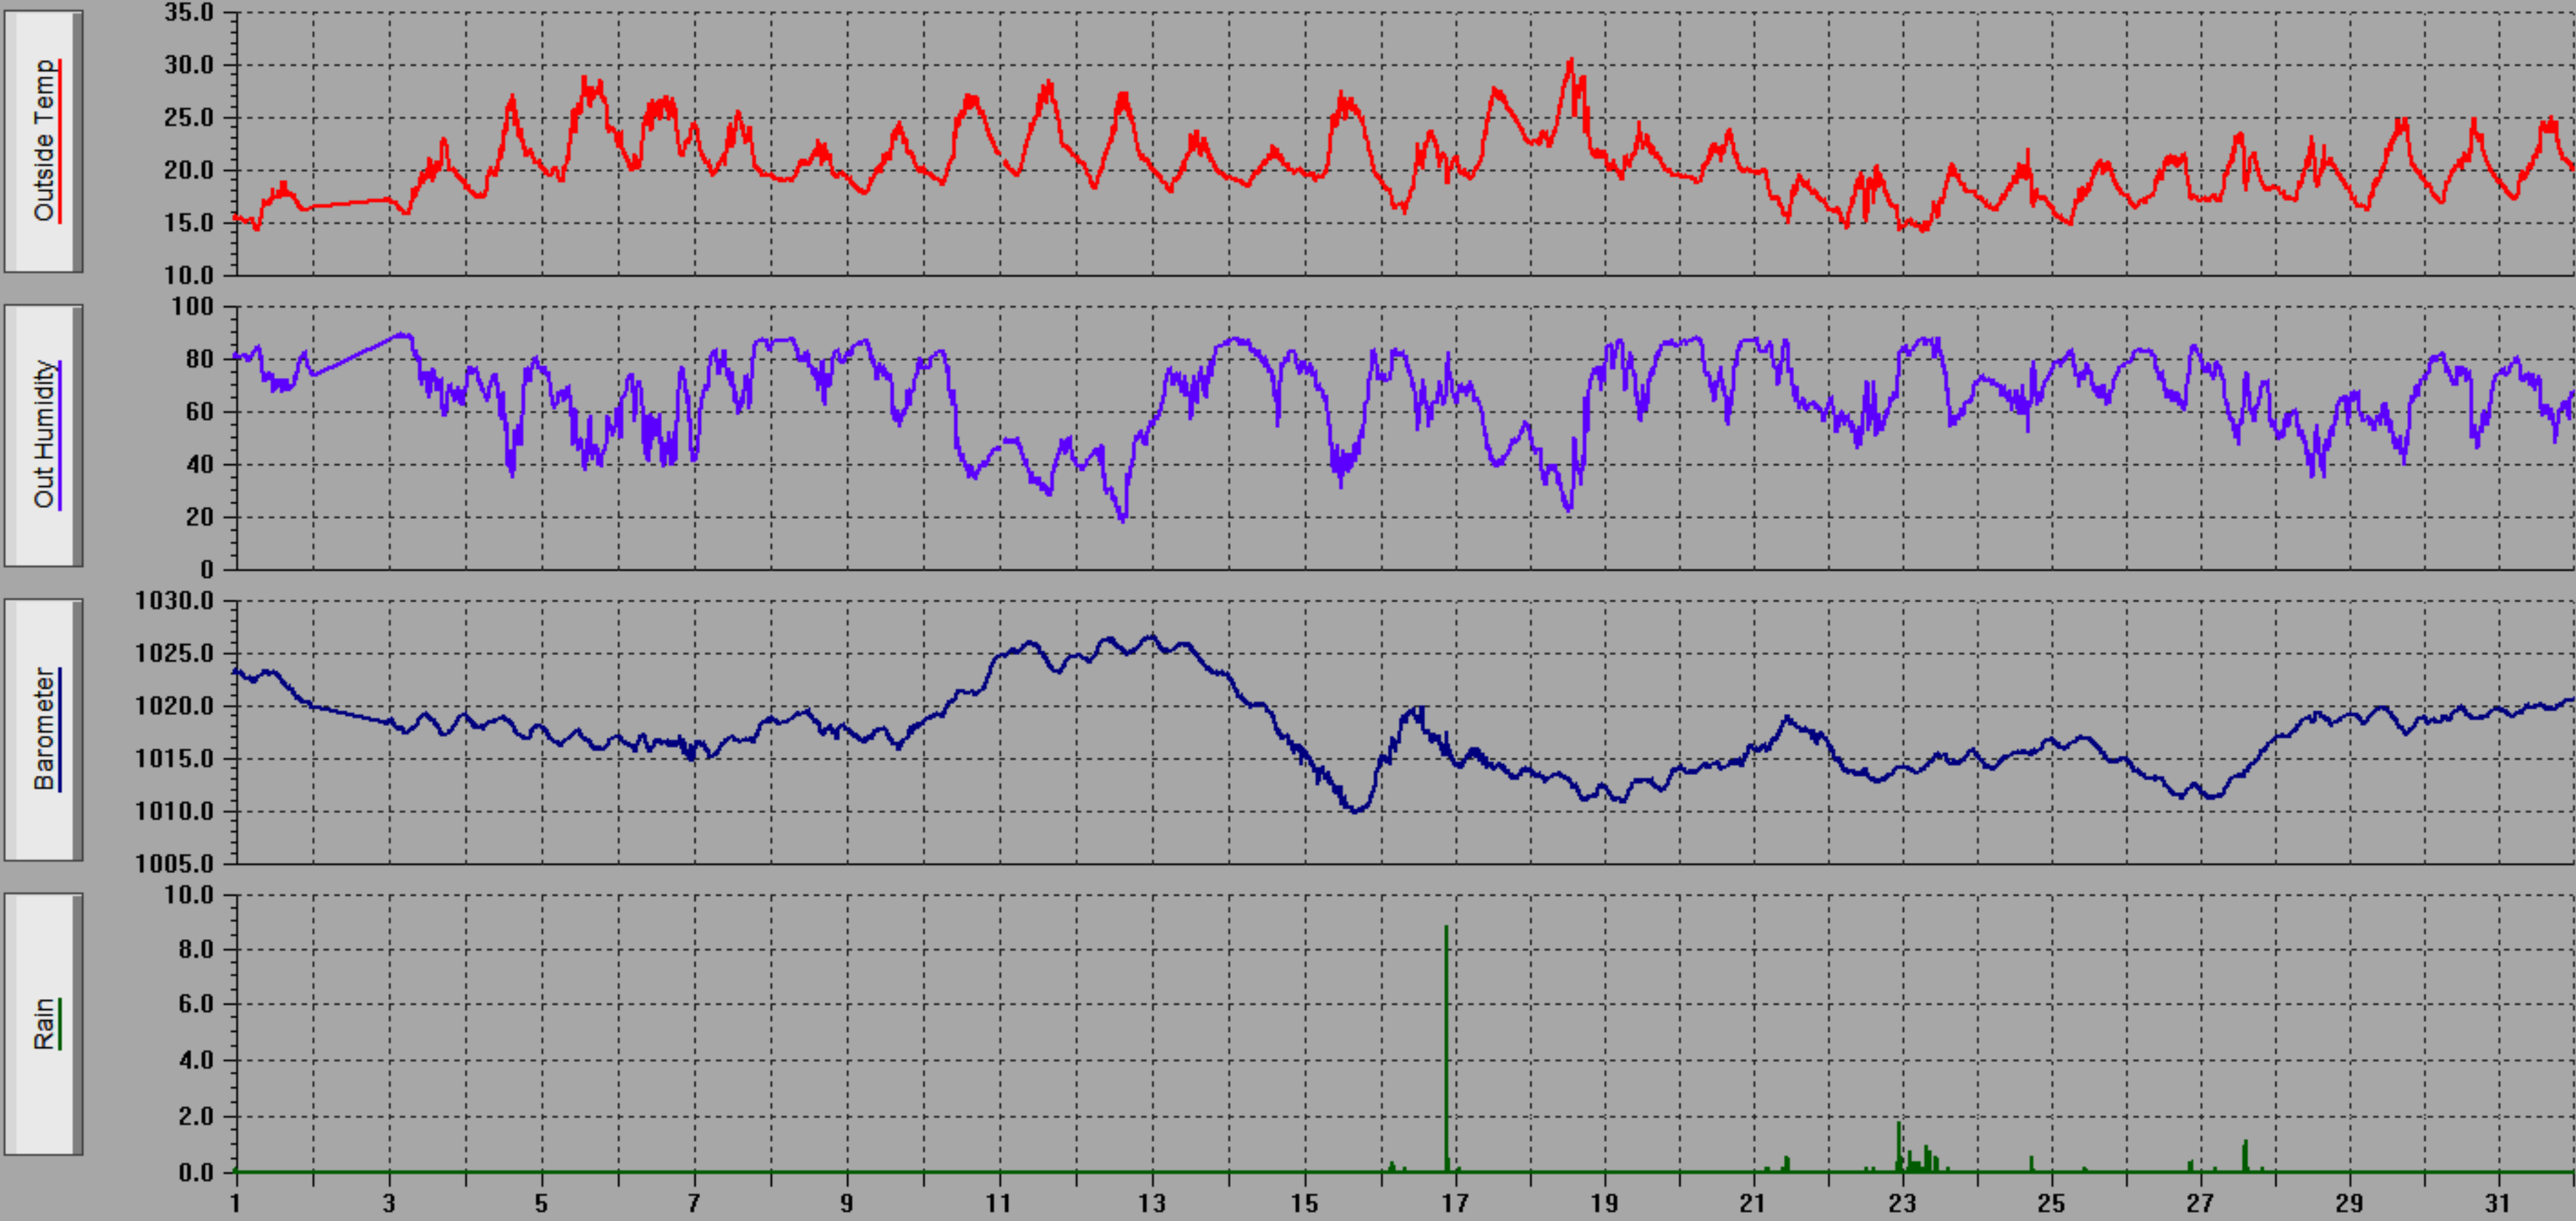

Month Span

Fri 1 May 2015 to Sun 31 May 2015