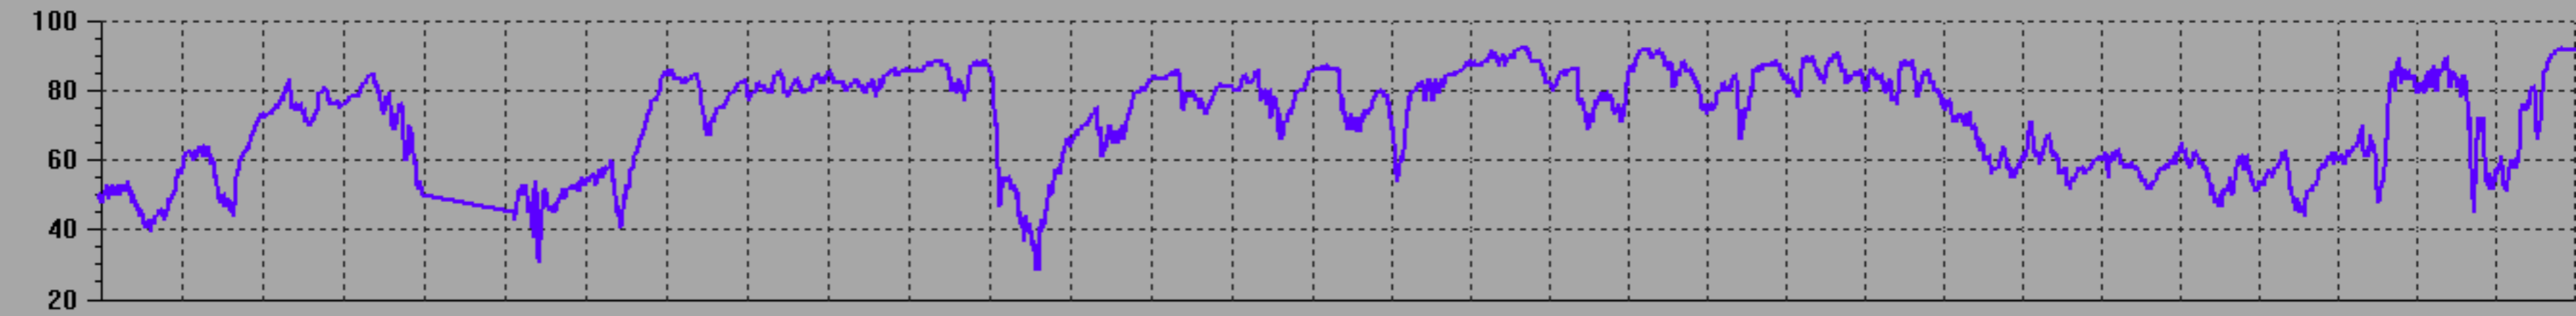

Month Span

Outside Temp

Out Humidity

Barometer

Rain

Thu 1 Jan 2015 to Sat 31 Jan 2015