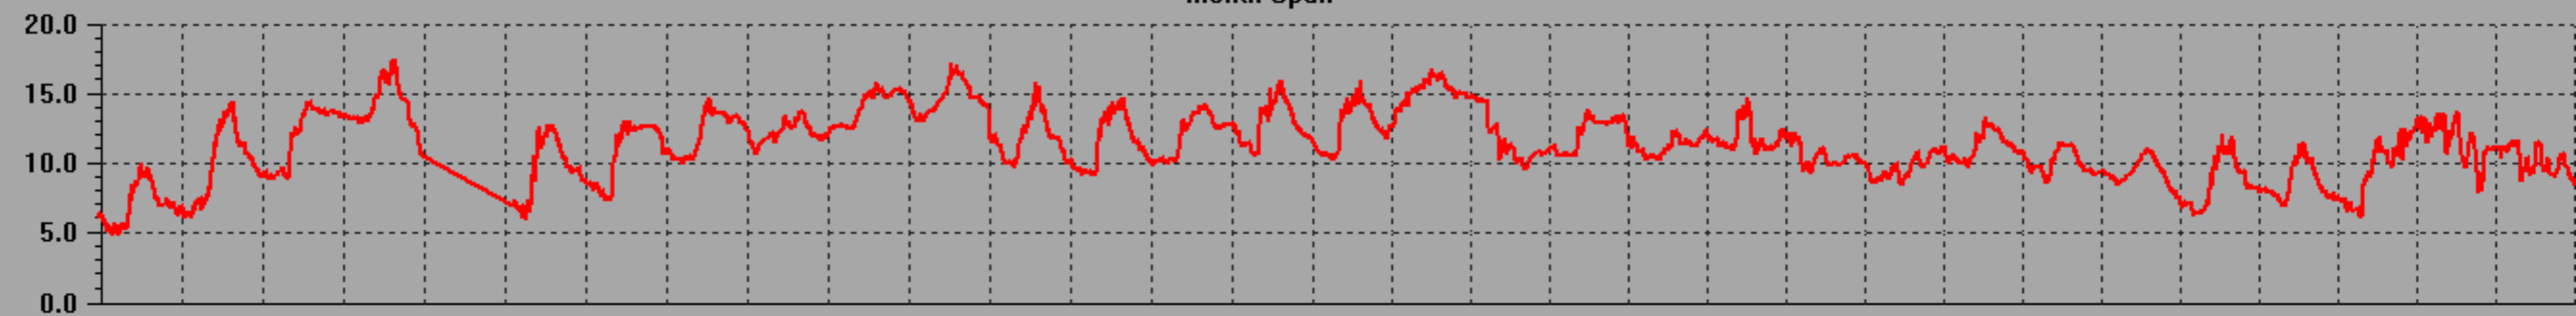

Month Span

Outside Temp

Out Humidity

Barometer

Rain

Thu 1 Jan 2015 to Sat 31 Jan 2015