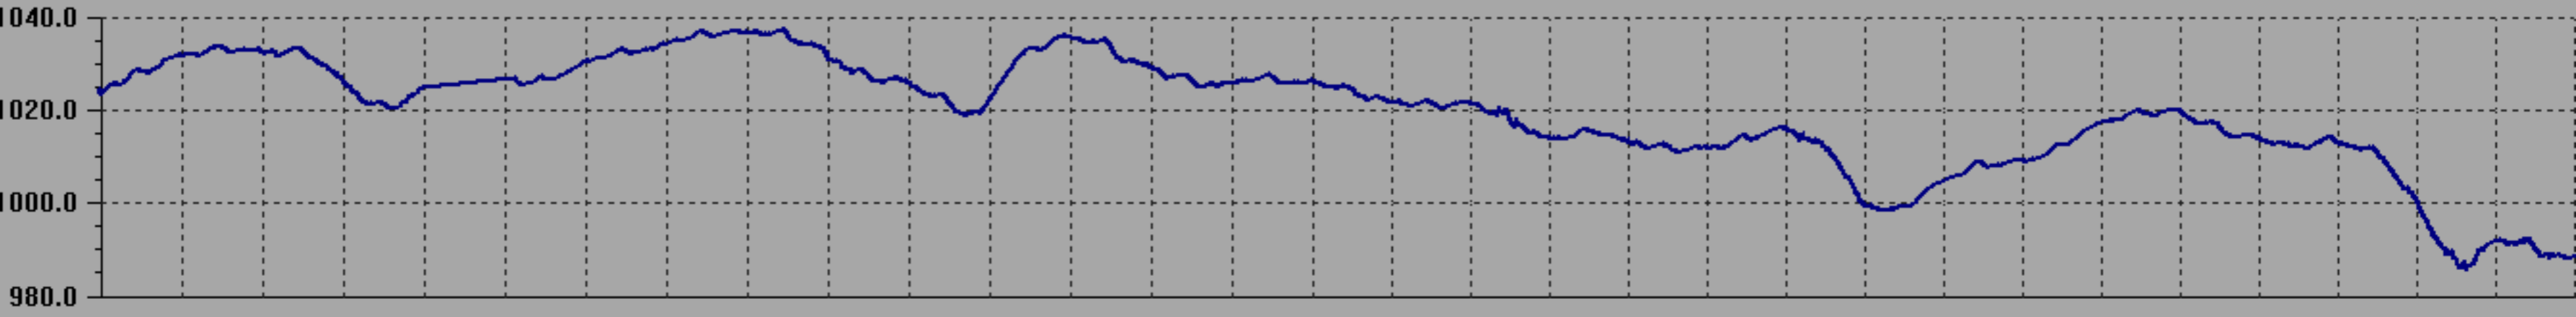

Month Span

Outside Temp

Out Humidity

Barometer

Rain

Thu 1 Jan 2015 to Sat 31 Jan 2015